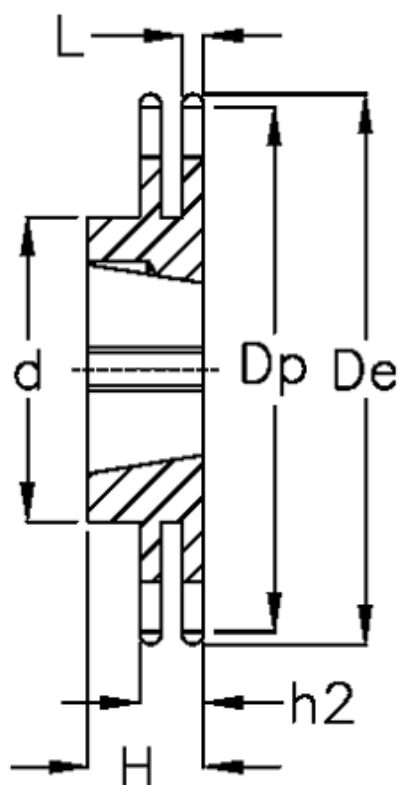

Article number: 616032005023

Description: Taperbored sprocket 08 B-2 Z=23 duplex
for bushing 1610

Measures

C = 1.3

d = 79

De = 98.2

Dp = 93.27

For bush = 1610

For chain size = 1/2" x 5/16"

For chain type = 08 B-2

H = 25

h2 = 21

Material = Stål

Number of teeth = 23